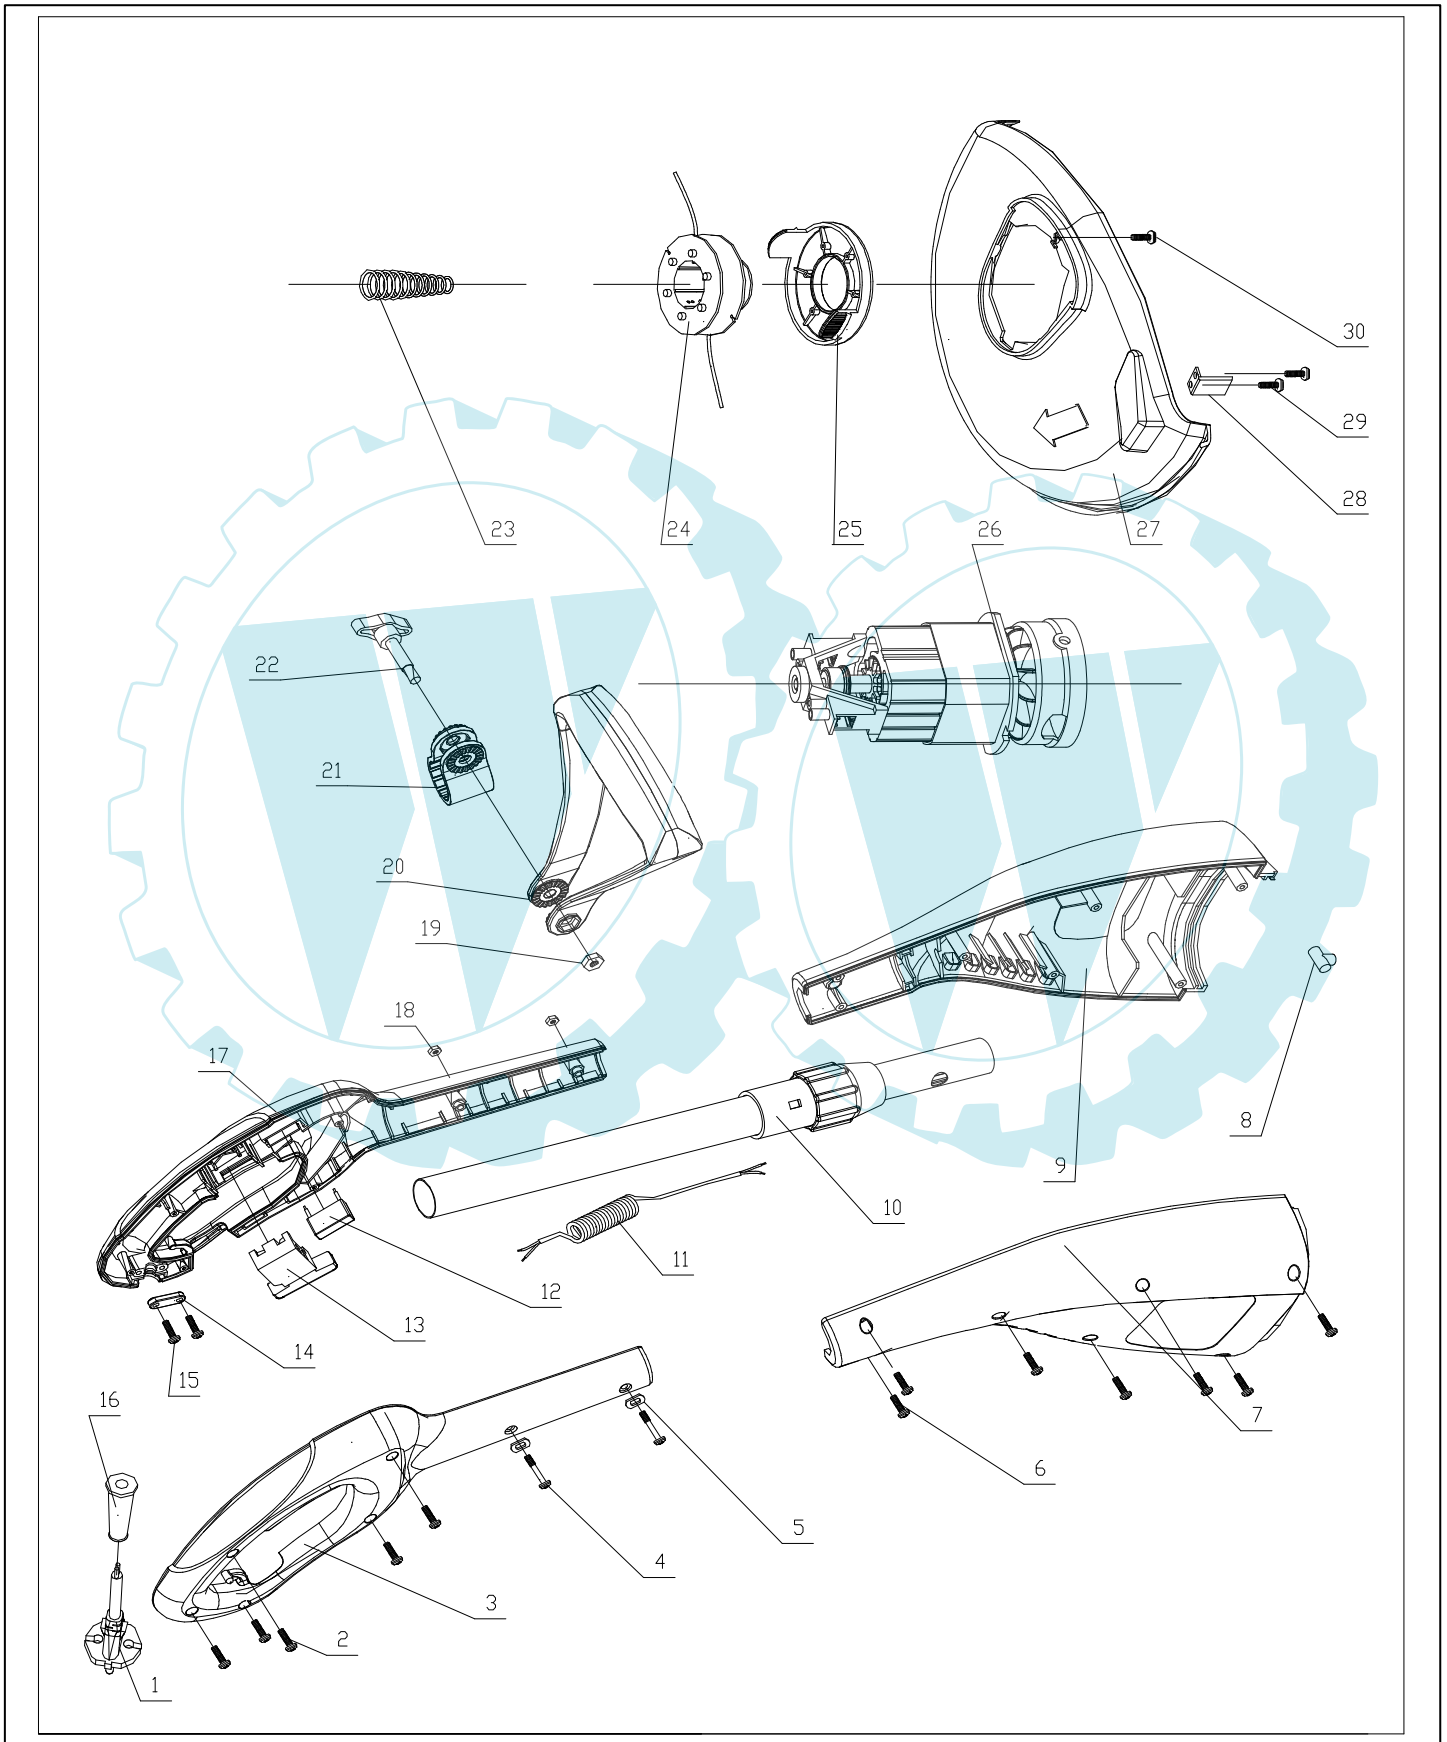

EXPLOSIVE DRAWING

Electric Grass Trimmer----N1F-GT-280/450-A

File: 0020100479ZA

Version: 1.0

Date: 28th April,2010

Spare Parts List

File: 0020100479ZA

Version: 1.0

Date: 28th April,2010

Electric Grass Trimmer----N1F-GT-280/450-A

Pos. No.	Part code	Part Description	QTY	losable	damage-able	Consum-able	FOB Unit Price (USD)	Remark
1	479001	cable	1					
2	B620002	self-tapping screw ST2.9x16	5					
3	479002R3000	right handle	1					
4	B320050	screw M4x30	2					
5	B509015	washer 4	2					
6	B400025F	self-tapping screw ST4.2x16	7					
7	479003R3000	right motor housing	1					
8	479004	pillar	1					
9	479005R3000	left motor housing	1					
10	479006	extension tube	1					
11	479007	connection cord	1					
12	479008	capacitor 0.22µF	1					
13	479009	switch	1					
14	479010	cable fixture plate	1					
15	B400023F	self-tapping screw ST4.2x13	2					
16	479011	cable sleeve	1					
17	479012R3000	left handle	1					
18	B220006	nut M4	1					
19	B222009	nut M8	1	Y				
20	479013R3000	additional handle	1					
21	479014R9005	locking sleeve	1					
22	479015R9005	knob	1	Y				
23	479016	spring	1	Y				
24	479017R9005	spool	1			Y		
25	479018R9005	spool cover	1	Y				
26	479019	motor	1					
27	479020R9005	guard	1		Y			
28	479021	blade	1					
29	B400023F	self-tapping screw ST4.2x13	2					
30	B400022F	self-tapping screw ST4.2x9.5	1	Y				