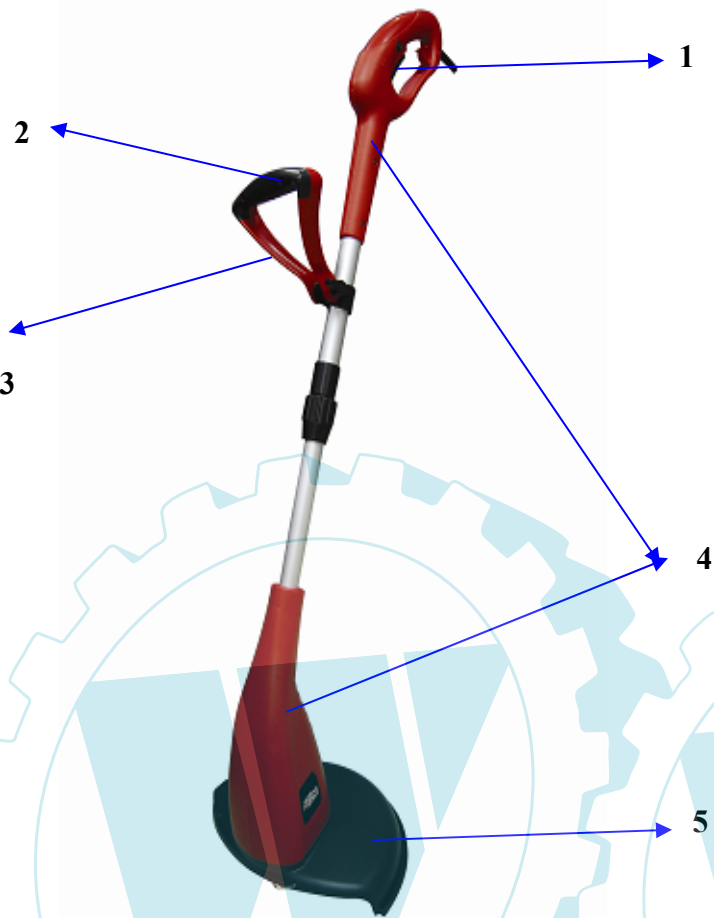

Date: 28th April,2010

Electric Grass Trimmer----N1F-GT-280/450-A

Pos. No.	Part code	Part Description	QTY	losable	damage-able	Consum-able	FOB Unit Price (USD)	Remark
1	479001	cable	1					
2	B620002	self-tapping screw ST2.9x16	5					
3	479002R3000	right handle	1					
4	B320050	screw M4x30	2					
5	B509015	washer 4	2					
6	B400025F	self-tapping screw ST4.2x16	7					
7	479003R3000	right motor housing	1					
8	479004	pillar	1					
9	479005R3000	left motor housing	1					
10	479006	extension tube	1					
11	479007	connection cord	1					
12	479008	capacitor 0.22µF	1					
13	479009	switch	1					
14	479010	cable fixture plate	1					
15	B400023F	self-tapping screw ST4.2x13	2					
16	479011	cable sleeve	1					
17	479012R3000	left handle	1					
18	B220006	nut M4	1					
19	B222009	nut M8	1	Y				
20	479013R3000	additional handle	1					
21	479014R9005	locking sleeve	1					
22	479015R9005	knob	1	Y				
23	479016	spring	1	Y				
24	479017R9005	spool	1			Y		
25	479018R9005	spool cover	1	Y				
26	479019	motor	1					
27	479020R9005	guard	1		Y			
28	479021	blade	1					
29	B400023F	self-tapping screw ST4.2x13	2					
30	B400022F	self-tapping screw ST4.2x9.5	1	Y				

4.All prices should be subject to our final confirmation.

Product Color Combination

No	Parts name	Color
1	Switch	Black RAL9005
2	Knob	Black RAL9005
3	Handle	RED RAL3000
4	Motor Housing	RED RAL3000
5	guard	Black RAL9005